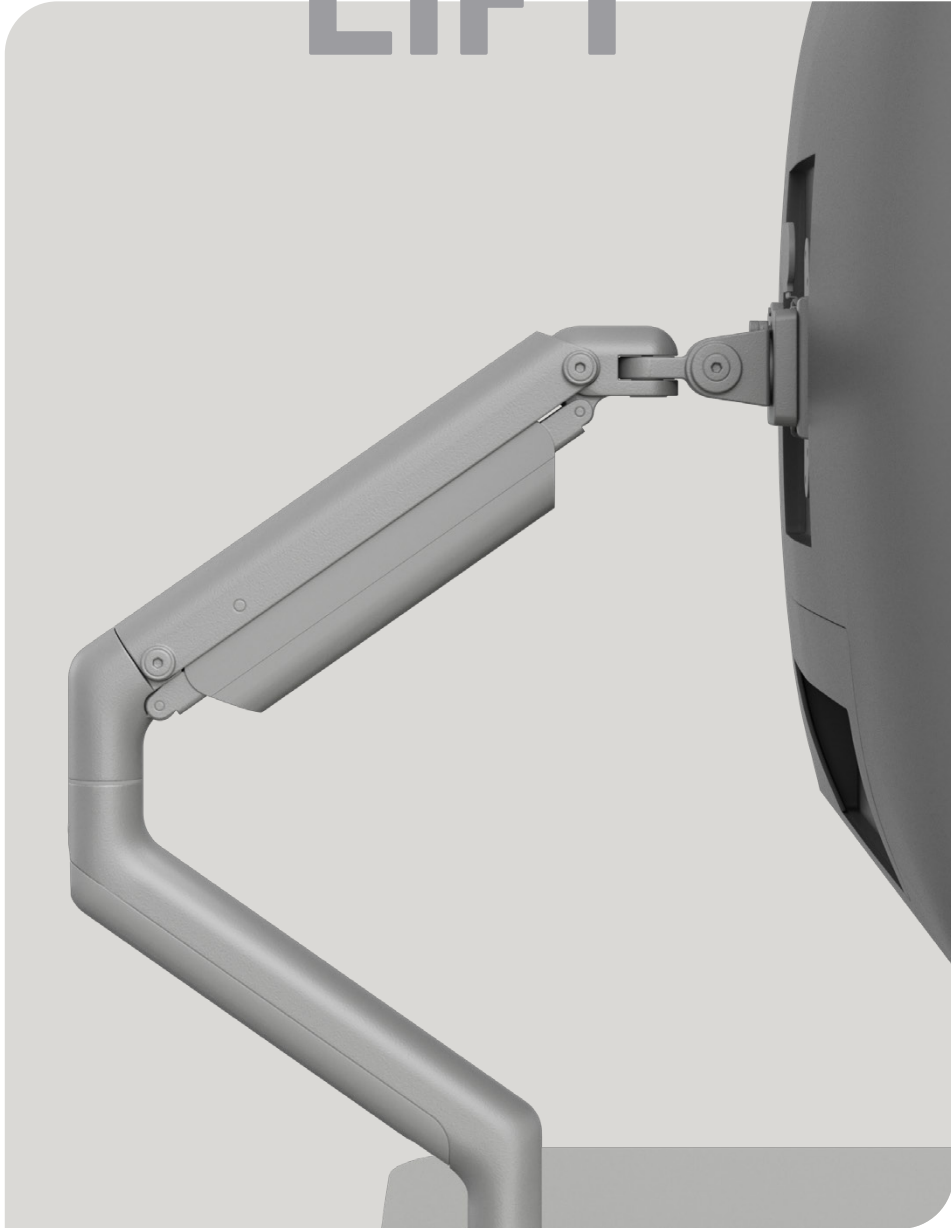

LIFT

Monitor Arms

form

FURNITURE MADE SIMPLE™

The Balancing Act monitor arm by Form Lab offers all the space savings and ergonomic benefits you expect with a beautiful and simple design that will look great in any space. Our dynamic motion technology allows for effortless adjustment—striking a perfect balance between style, function, and price.

Balancing Act Single Monitor Arm

Perfect White

Grey

Black

Balancing Act Dual Monitor Arm

Perfect White

Grey

Black

Balancing Act Slider

Perfect White

Grey

Black

BALANCING ACT SINGLE MONITOR ARM

Form's Balancing Act monitor arm series strikes a perfect balance between style, function, and price.

Features

- Organic, graceful form
- Clamp or bolt-thru mounting options available
- Integrated cable management
- Dynamic motion technology for perfect movement and balance
- Quick release VESA plate
- VESA compatible 75mm, 100mm
- Tilt, swivel and 360° monitor rotation with 180° stop lock adjustment
- Supports from 6–19.8lb monitor
- Slider available for even more range of motion and larger monitors
- 12-year warranty
- Beautiful matte finish

BALANCING ACT DUAL MONITOR ARM

Double your productivity and space with Form's Balancing Act Dual Monitor Arm.

Features

- Organic, graceful form
- Single or Dual configuration available
- Clamp or bolt-thru mounting options available
- Integrated cable management
- Dynamic motion technology for perfect movement and balance
- Quick release VESA plate
- VESA compatible 75mm, 100mm
- Tilt, swivel and 360° rotation with 180° stop lock adjustment
- Each arm supports monitors from 6-19.8lb
- Dual arm supports up to two 32" monitors
- Slider available for even more range of motion and larger monitors
- 12-year warranty
- Beautiful matte finish