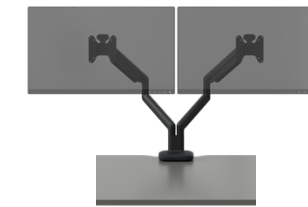

Balancing Act Single Monitor Arm

Perfect White

Grey

Black

Balancing Act Dual Monitor Arm

Perfect White

Grey

Black

Balancing Act Slider

Perfect White

Grey

Black

BALANCING ACT SINGLE MONITOR ARM

Form's Balancing Act monitor arm series strikes a perfect balance between style, function, and price.

Features

- Organic, graceful form
- Clamp or bolt-thru mounting options available
- Integrated cable management
- Dynamic motion technology for perfect movement and balance
- Quick release VESA plate
- VESA compatible 75mm, 100mm
- Tilt, swivel and 360° monitor rotation with 180° stop lock adjustment
- Supports from 6–19.8lb monitor
- Slider available for even more range of motion and larger monitors
- 12-year warranty
- Beautiful matte finish

BALANCING ACT DUAL MONITOR ARM

Double your productivity and space with Form's Balancing Act Dual Monitor Arm.

Features

- Organic, graceful form
- Single or Dual configuration available
- Clamp or bolt-thru mounting options available
- Integrated cable management
- Dynamic motion technology for perfect movement and balance
- Quick release VESA plate
- VESA compatible 75mm, 100mm
- Tilt, swivel and 360° rotation with 180° stop lock adjustment
- Each arm supports monitors from 6-19.8lb
- Dual arm supports up to two 32" monitors
- Slider available for even more range of motion and larger monitors
- 12-year warranty
- Beautiful matte finish

BALANCING ACT MONITOR ARM SLIDER

Sometimes, you just need space, and our Balancing Act Slider for Dual Monitor Arms maximizes your flexibility.

Features

- Quick release
- Aluminum construction
- 9" of lateral adjustment
- Available in Perfect White, Grey, and Black powder coat finish
- VESA compatible 75mm, 100mm