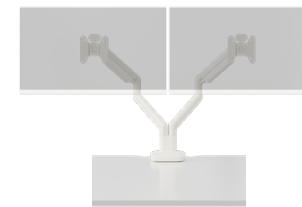

LIFT

Monitor Arms

form

FURNITURE MADE SIMPLE™

The Balancing Act monitor arm by Form Lab offers all the space savings and ergonomic benefits you expect with a beautiful and simple design that will look great in any space. Our dynamic motion technology allows for effortless adjustment—striking a perfect balance between style, function, and price.

Balancing Act Single Monitor Arm

Perfect White

Grey

Black

Balancing Act Dual Monitor Arm

Perfect White

Grey

Black

Balancing Act Slider

Perfect White

Grey

Black

BALANCING ACT SINGLE MONITOR ARM

Form's Balancing Act monitor arm series strikes a perfect balance between style, function, and price.

Features

- Organic, graceful form
- Clamp or bolt-thru mounting options available
- Integrated cable management
- Dynamic motion technology for perfect movement and balance
- Quick release VESA plate
- VESA compatible 75mm, 100mm
- Tilt, swivel and 360° monitor rotation with 180° stop lock adjustment
- Supports from 6–19.8lb monitor
- Slider available for even more range of motion and larger monitors
- 12-year warranty
- Beautiful matte finish

BALANCING ACT DUAL MONITOR ARM

Double your productivity and space with Form's Balancing Act Dual Monitor Arm.

Features

- Organic, graceful form
- Single or Dual configuration available
- Clamp or bolt-thru mounting options available
- Integrated cable management
- Dynamic motion technology for perfect movement and balance
- Quick release VESA plate
- VESA compatible 75mm, 100mm
- Tilt, swivel and 360° rotation with 180° stop lock adjustment
- Each arm supports monitors from 6-19.8lb
- Dual arm supports up to two 32" monitors
- Slider available for even more range of motion and larger monitors
- 12-year warranty
- Beautiful matte finish