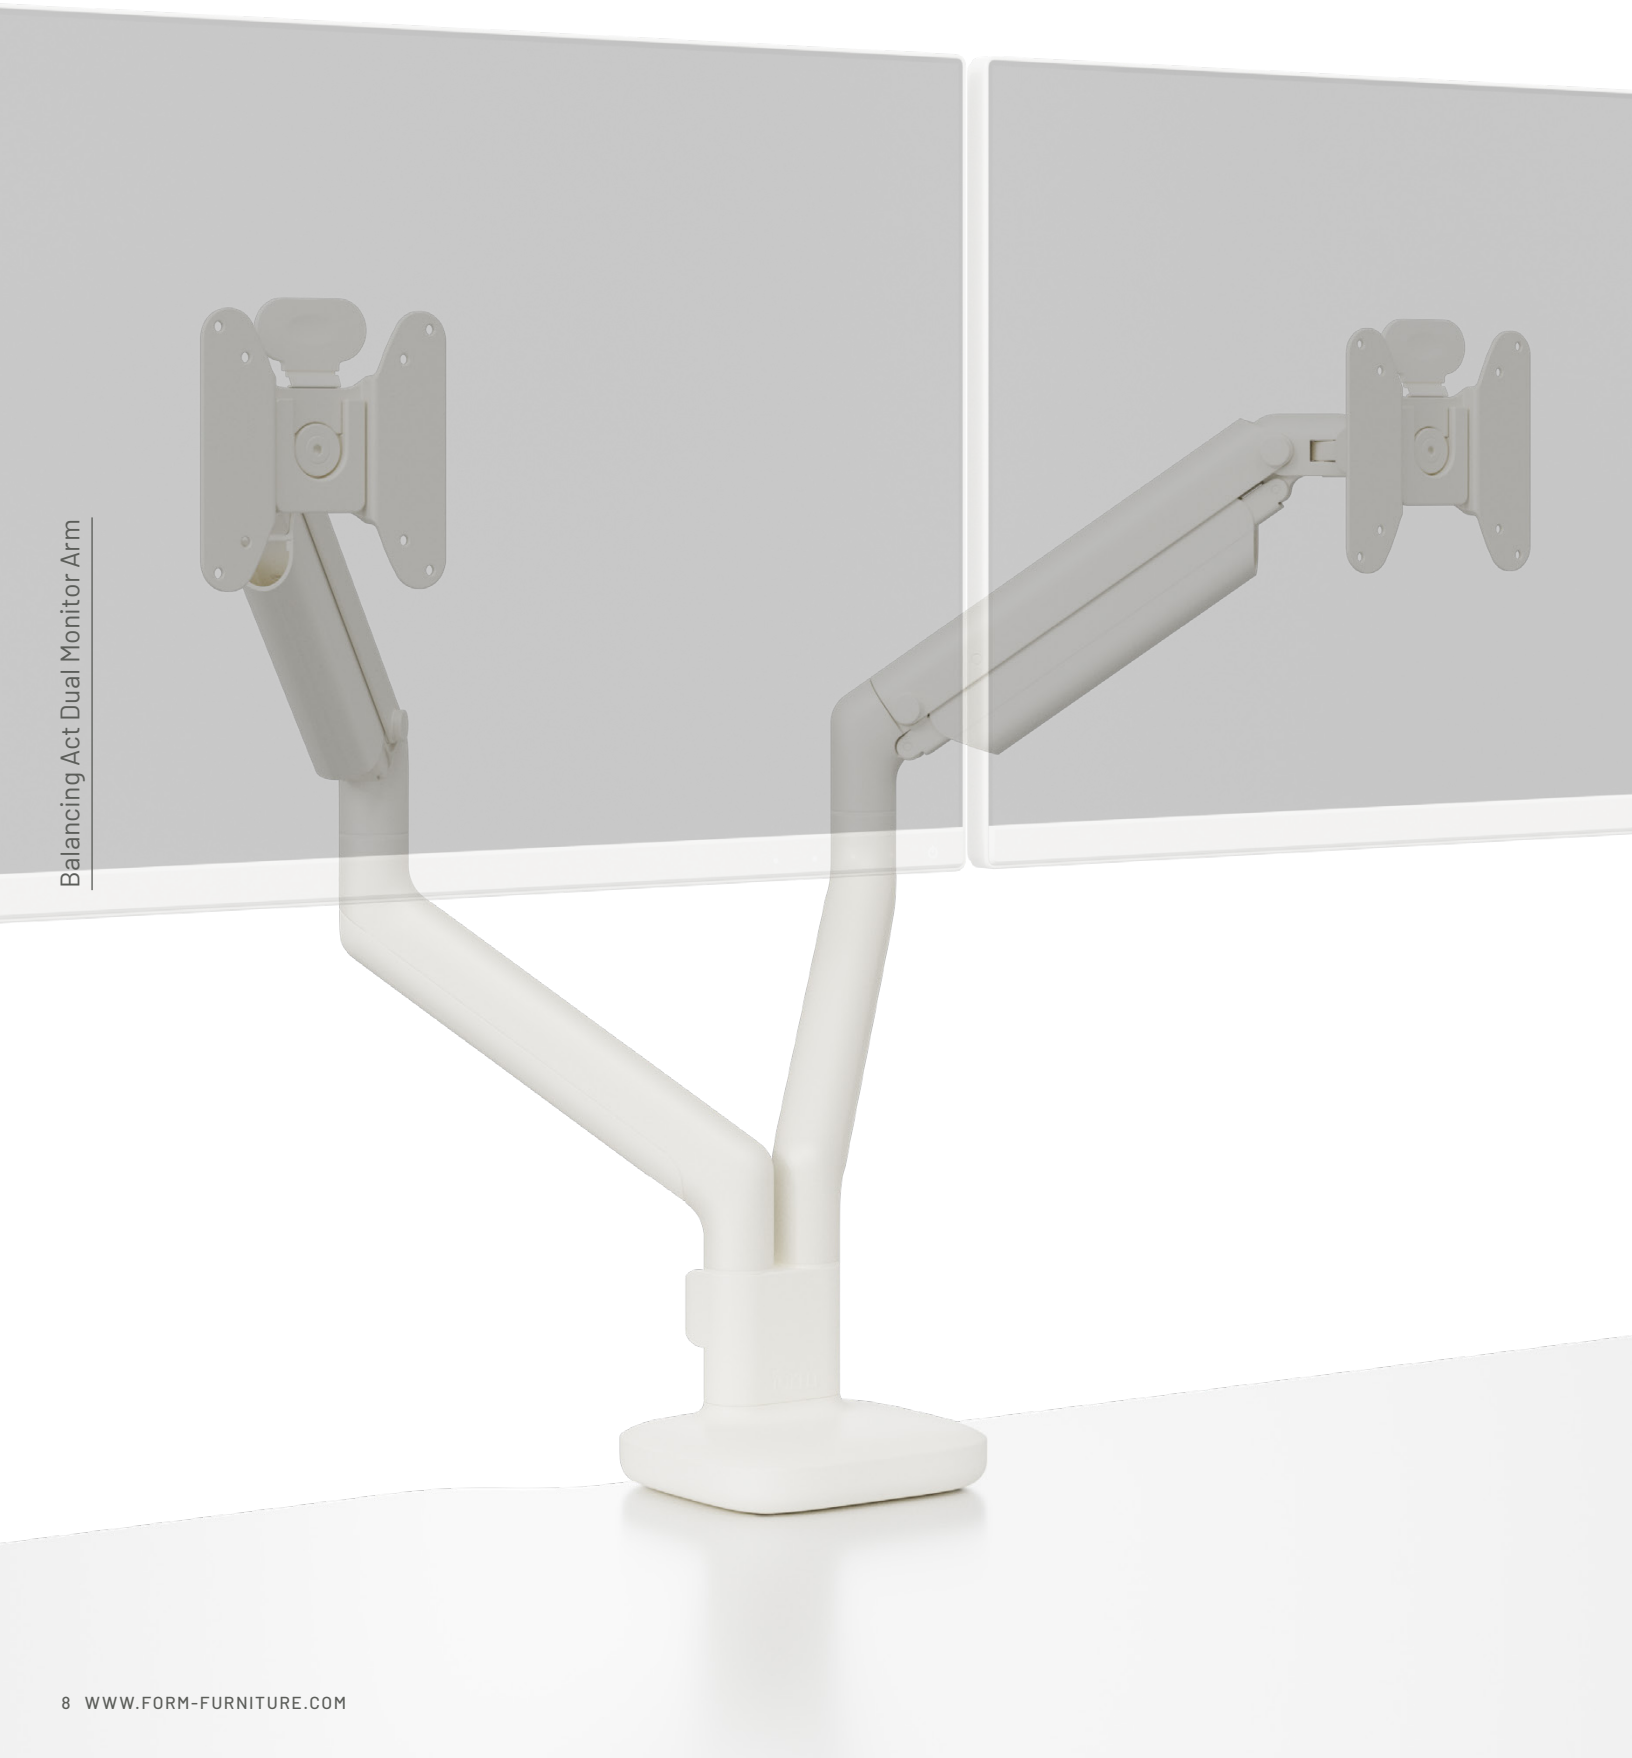

LIFT

Monitor Arms

form

FURNITURE MADE SIMPLE™

The Balancing Act monitor arm by Form Lab offers all the space savings and ergonomic benefits you expect with a beautiful and simple design that will look great in any space. Our dynamic motion technology allows for effortless adjustment—striking a perfect balance between style, function, and price.

Balancing Act Slider

Perfect White

Grey

Black

BALANCING ACT SINGLE MONITOR ARM

Form's Balancing Act monitor arm series strikes a perfect balance between style, function, and price.

Features

- Organic, graceful form
- Clamp or bolt-thru mounting options available
- Integrated cable management
- Dynamic motion technology for perfect movement and balance
- Quick release VESA plate
- VESA compatible 75mm, 100mm
- Tilt, swivel and 360° monitor rotation with 180° stop lock adjustment
- Supports from 6–19.8lb monitor
- Slider available for even more range of motion and larger monitors
- 12-year warranty
- Beautiful matte finish

BALANCING ACT DUAL MONITOR ARM

Double your productivity and space with Form's Balancing Act Dual Monitor Arm.

Features

- Organic, graceful form
- Single or Dual configuration available
- Clamp or bolt-thru mounting options available
- Integrated cable management
- Dynamic motion technology for perfect movement and balance
- Quick release VESA plate
- VESA compatible 75mm, 100mm
- Tilt, swivel and 360° rotation with 180° stop lock adjustment
- Each arm supports monitors from 6-19.8lb
- Dual arm supports up to two 32" monitors
- Slider available for even more range of motion and larger monitors
- 12-year warranty
- Beautiful matte finish

BALANCING ACT MONITOR ARM SLIDER

Sometimes, you just need space, and our Balancing Act Slider for Dual Monitor Arms maximizes your flexibility.

Features

- Quick release
- Aluminum construction
- 9" of lateral adjustment
- Available in Perfect White, Grey, and Black powder coat finish
- VESA compatible 75mm, 100mm