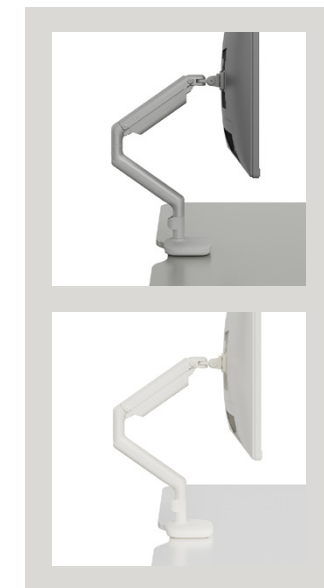

LIFT

Monitor Arms

form

FURNITURE MADE SIMPLE™

The Balancing Act monitor arm by Form Lab offers all the space savings and ergonomic benefits you expect with a beautiful and simple design that will look great in any space. Our dynamic motion technology allows for effortless adjustment—striking a perfect balance between style, function, and price.

Balancing Act Slider

Perfect White

Grey

Black

BALANCING ACT SINGLE MONITOR ARM

Form's Balancing Act monitor arm series strikes a perfect balance between style, function, and price.

Features

- Organic, graceful form
- Clamp or bolt-thru mounting options available
- Integrated cable management
- Dynamic motion technology for perfect movement and balance
- Quick release VESA plate
- VESA compatible 75mm, 100mm
- Tilt, swivel and 360° monitor rotation with 180° stop lock adjustment
- Supports from 6–19.8lb monitor
- Slider available for even more range of motion and larger monitors
- 12-year warranty
- Beautiful matte finish

BALANCING ACT DUAL MONITOR ARM

Double your productivity and space with Form's Balancing Act Dual Monitor Arm.

Features

- Organic, graceful form
- Single or Dual configuration available
- Clamp or bolt-thru mounting options available
- Integrated cable management
- Dynamic motion technology for perfect movement and balance
- Quick release VESA plate
- VESA compatible 75mm, 100mm
- Tilt, swivel and 360° rotation with 180° stop lock adjustment
- Each arm supports monitors from 6-19.8lb
- Dual arm supports up to two 32" monitors
- Slider available for even more range of motion and larger monitors
- 12-year warranty
- Beautiful matte finish

BALANCING ACT MONITOR ARM SLIDER

Sometimes, you just need space, and our Balancing Act Slider for Dual Monitor Arms maximizes your flexibility.

Features

- Quick release
- Aluminum construction
- 9" of lateral adjustment
- Available in Perfect White, Grey, and Black powder coat finish
- VESA compatible 75mm, 100mm