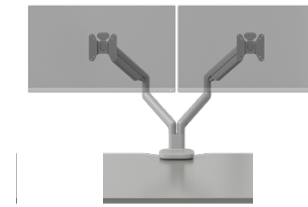

LIFT

Monitor Arms

form

FURNITURE MADE SIMPLE™

The Balancing Act monitor arm by Form Lab offers all the space savings and ergonomic benefits you expect with a beautiful and simple design that will look great in any space. Our dynamic motion technology allows for effortless adjustment—striking a perfect balance between style, function, and price.

Balancing Act Single Monitor Arm

Perfect White

Grey

Black

Balancing Act Dual Monitor Arm

Perfect White

Grey

Black

Balancing Act Slider

Perfect White

Grey

Black

BALANCING ACT SINGLE MONITOR ARM

Form's Balancing Act monitor arm series strikes a perfect balance between style, function, and price.

Features

- Organic, graceful form
- Clamp or bolt-thru mounting options available
- Integrated cable management
- Dynamic motion technology for perfect movement and balance
- Quick release VESA plate
- VESA compatible 75mm, 100mm
- Tilt, swivel and 360° monitor rotation with 180° stop lock adjustment
- Supports from 6–19.8lb monitor
- Slider available for even more range of motion and larger monitors
- 12-year warranty
- Beautiful matte finish

BALANCING ACT DUAL MONITOR ARM

Double your productivity and space with Form's Balancing Act Dual Monitor Arm.

Features

- Organic, graceful form
- Single or Dual configuration available
- Clamp or bolt-thru mounting options available
- Integrated cable management
- Dynamic motion technology for perfect movement and balance
- Quick release VESA plate
- VESA compatible 75mm, 100mm
- Tilt, swivel and 360° rotation with 180° stop lock adjustment
- Each arm supports monitors from 6-19.8lb
- Dual arm supports up to two 32" monitors
- Slider available for even more range of motion and larger monitors
- 12-year warranty
- Beautiful matte finish