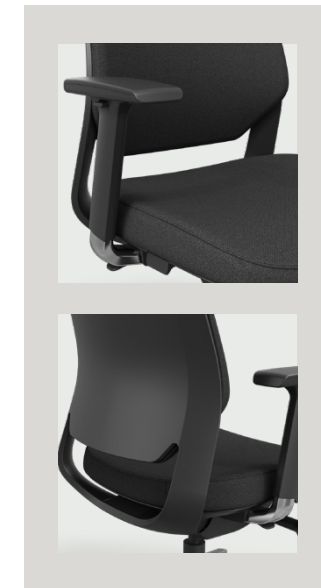

### On Board Conference Chair

High Back with Grey-Beige Micro-Leather

High Back with Brown Micro-Leather

High Back with Grey-Brown Micro-Leather

High Back with Graphite Micro-Leather

Mid Back with Grey-Beige Micro-Leather

Mid Back with Brown Micro-Leather

Mid Back with Grey-Brown Micro-Leather

Mid Back with Graphite Micro-Leather

### Features

- Height adjustable with synchronized reclining mechanism
- Tension control with multiple locking positions
- 4D armrest
- Arm support with height and width adjustment
- Adjustable seat depth
- High density molded foam seat and back cushion
- Polished aluminum base
- KGS Class 4 Gas Lift
- Donati synchronized mechanism
- 300 lb weight limit
- 12-year warranty on components, 5 years on textiles
- GREENGUARD Gold, ANSI/BIFMA X5.1-2017