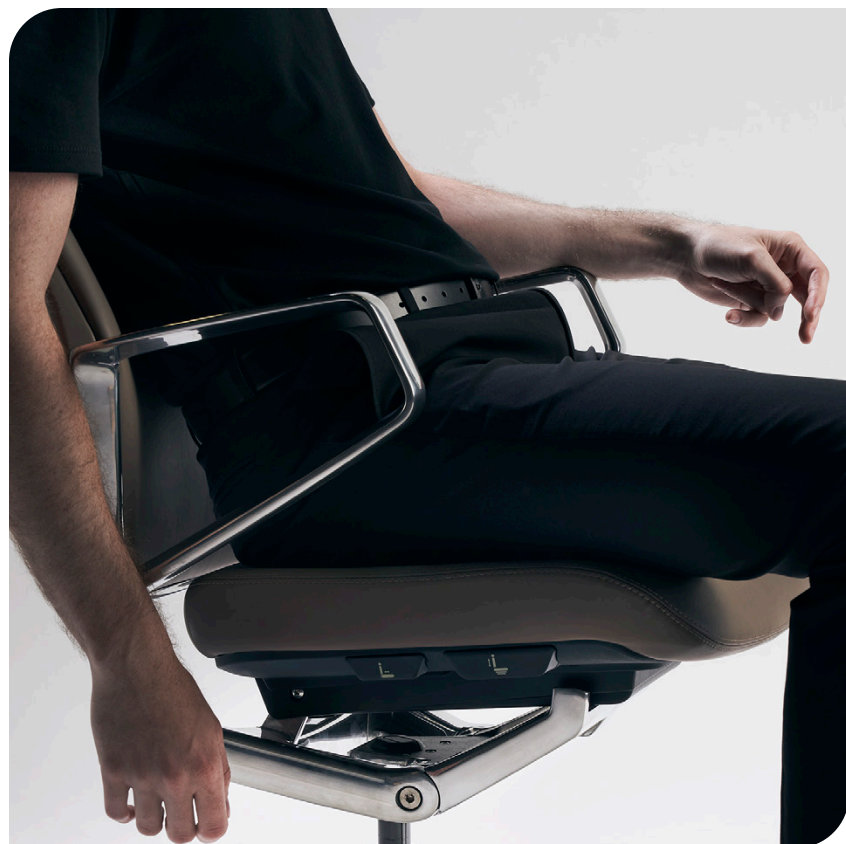

### Features

- Height adjustable with synchronized reclining mechanism
- Tension control with multiple locking positions
- 4D armrest
- Arm support with height and width adjustment
- Adjustable seat depth
- High density molded foam seat cushion
- Breathable mesh back
- Adjustable lumbar support
- KGS Class 4 Gas Lift
- Donati synchronized mechanism
- 300 lb weight limit
- 12-year warranty on components, 5 years on textiles
- GREENGUARD Gold, ANSI/BIFMA X5.1-2017

## ON BOARD HIGH BACK CONFERENCE CHAIR

Gather around to experience true affordable luxury with Form's On Board High Back Conference Chair.

### Features

- Polished aluminum frame
- Height adjustable with synchronized reclining mechanism
- Fixed aluminum arms
- Durable microfiber leather textile
- Adjustable seat depth
- Tension control with multiple locking positions
- High density molded foam
- KGS Class 4 Gas Lift
- Back syncro-tilt mechanism
- 300 lb weight limit
- 12-year warranty on components, 5 years on textiles
- GREENGUARD Gold, ANSI/BIFMA X5.1-2017

### Features

- Polished aluminum frame
- Height adjustable with synchronized reclining mechanism
- Fixed aluminum arms
- Tension control with multiple locking positions
- Durable microfiber leather textile
- Adjustable seat depth
- High density molded foam
- KGS Class 4 Gas Lift
- Back syncro-tilt mechanism
- 300 lb weight limit
- 12-year warranty on components, 5 years on textiles
- GREENGUARD Gold, ANSI/BIFMA X5.1-2017