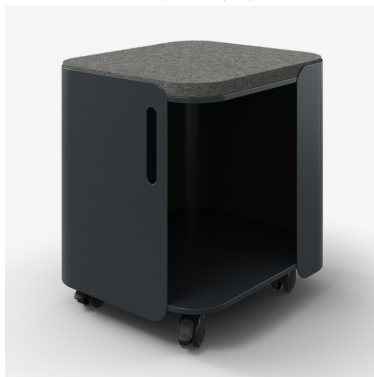

HOME FURNISHINGS

Uncomplicate Your (Work) Life With the Stash Series

03.26.24 | By Kelly Beall

[VIEW SLIDESHOW](#)

Form Furniture is introducing itself with a banger of a debut – a trio of modern office storage solutions that we'd be more than happy to work alongside – a likely upgrade from what most of us are currently using at the office. Not only is the Stash Series sleek, functional, and high-quality, the modern workplace pieces are simple, adaptable, and priced affordably whether it be as a collection or à la carte.

The Stash Series is a smart upgrade to old-school office storage cabinets and a vast improvement aesthetically. Comprising three pieces, the collection includes the Stash Cart, Stash Tower, and Stash Drawer made using powder-coated 1.5mm gauge steel with lockable casters. All three patent-pending elements are available in a surprisingly serene palette of Perfect White, Grey-Beige, Grey-Green, Red-Brown, and Graphite.

Cart, Red-Brown

Both the Drawer and Cart include an optional add-on pad, available in Grey and Graphite, lending a quick spot to have a seat. Notably still, the Tower features three shelves to keep you organized, along with a range of accompanying accessories. And all three members of the family provide spacious amounts of storage within a compact footprint.

Cart, Graphite

Cart, Grey-Beige

Uncomplicate Your (Work) Life With the Stash Series

Cart, Grey-Green

Drawer, Graphite

Drawer, Grey-Beige

Drawer, Perfect White

Tower, Grey-Green