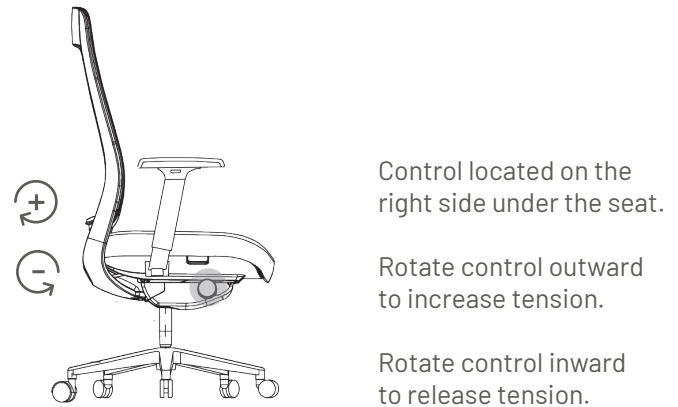

5 TILT TENSION

formfurniture

www.form-furniture.com

Form Furniture ©2023 All Rights Reserved.