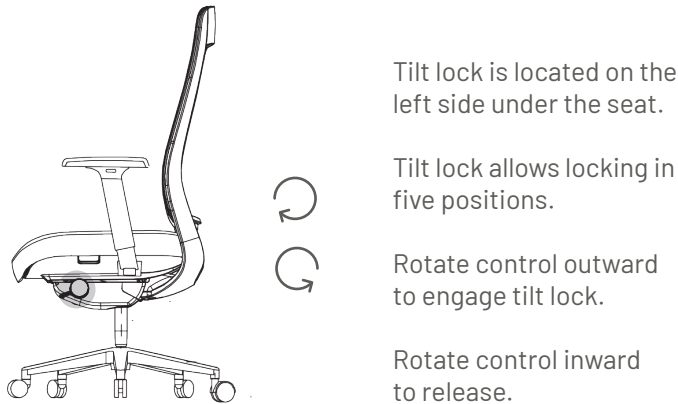

At Work Task Chairs

Adjustment Instructions

form

FURNITURE MADE SIMPLE™

1 4D ARMREST

2 SLIDE SEAT

3 ADJUST HEIGHT

4 TILT LOCK