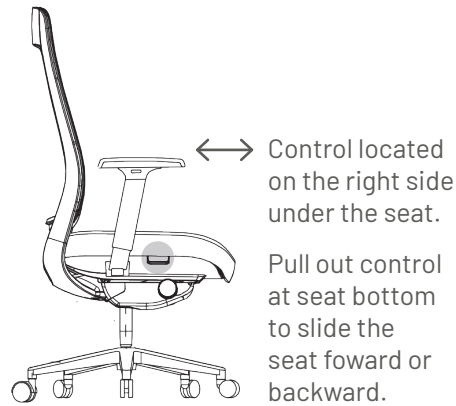

At Work Task Chairs

Adjustment Instructions

form

FURNITURE MADE SIMPLE™

1 4D ARMREST

2 SLIDE SEAT

3 ADJUST HEIGHT

4 TILT LOCK