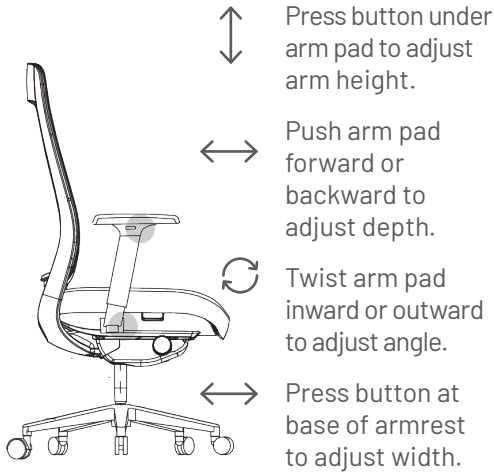

At Work Task Chairs

Adjustment Instructions

form

FURNITURE MADE SIMPLE™

1 4D ARMREST

2 SLIDE SEAT

3 ADJUST HEIGHT

4 TILT LOCK