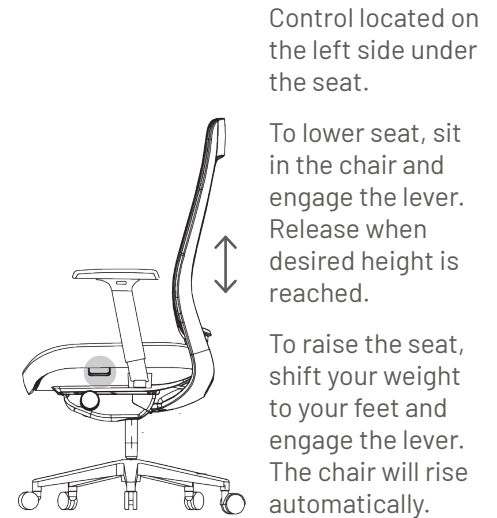

At Work Task Chairs

Adjustment Instructions

form

FURNITURE MADE SIMPLE™

1 4D ARMREST

2 SLIDE SEAT

3 ADJUST HEIGHT

4 TILT LOCK