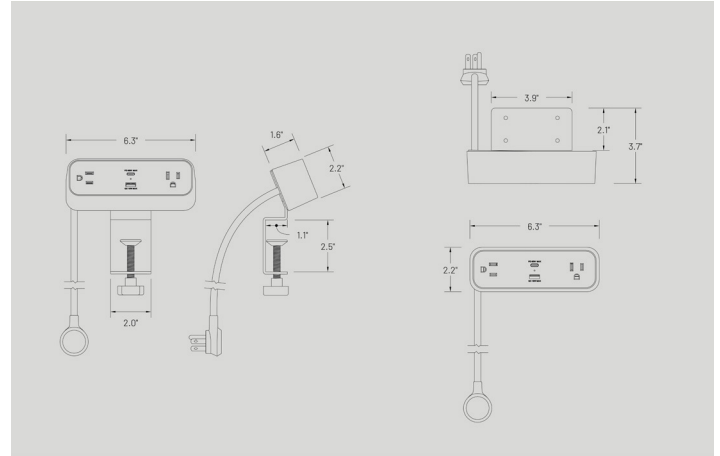

## PowerUp

**Black**  
6201-POWR-000CBB

Includes under-desk  
mounting hardware.

#### Cord

6 ft (1.8m) standard cord  
Power cord diameter (mm<sup>2</sup>): 14#  
Response Time: <1 nanosecond  
Size: 6.3\*2.17\*1.57in  
Materials: Fire proof PC