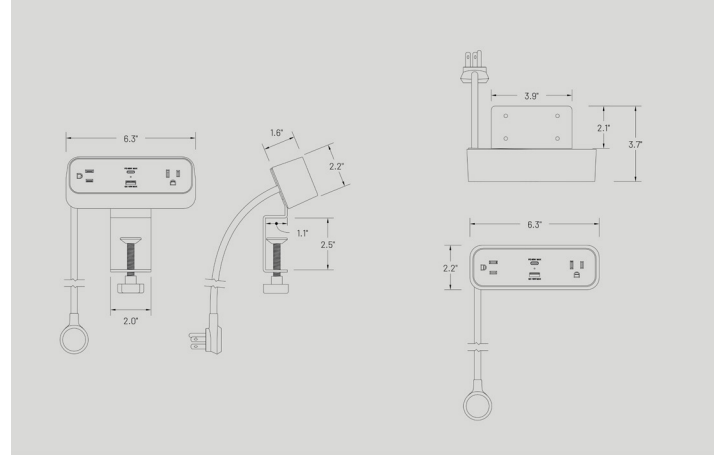

CLEAN SLATE

PowerUp

White
6201-POWR-000CBW

Includes under-desk
mounting hardware.

LIST PRICE

\$225

Finish

White

Details

- Convenient fast charging and power for your electronic accessories
- Provides 2 AC power outlets, 1 USB-A port and 1 USB-C port
- Includes hardware for clamp and under-desk mounting
- Clamp option works for 0.5" - 2" thick worktops
- Easy installation

Electrical Rating

Rating: 15A / 125V / 1875W
USB-C Output:
(5V, 9V, 12V, 15V) DC, 3A, 20VDC,
3.25A PD65W Max.
USB-A Output:

5VDC, 3A; 9VDC, 2A; 12VDC, 1.5A
QC18W Max.
USB-A+C Output:
USB-C (5V, 9V, 12V, 15V)DC, 3A,
20VDC, 2.25A PD45W Max
USB-A 5VDC, 3A; 9VDC, 2A; 12VDC,
1.5A QC18W Max.

Cord

6 ft (1.8m) standard cord
Power cord diameter (mm²): 14#
Response Time: <1 nanosecond
Size: 6.3*2.17*1.57in
Materials: Fire proof PC

Clamp

For desk thickness
0.5."-2" (15mm-50mm)

Shipping Product Weight