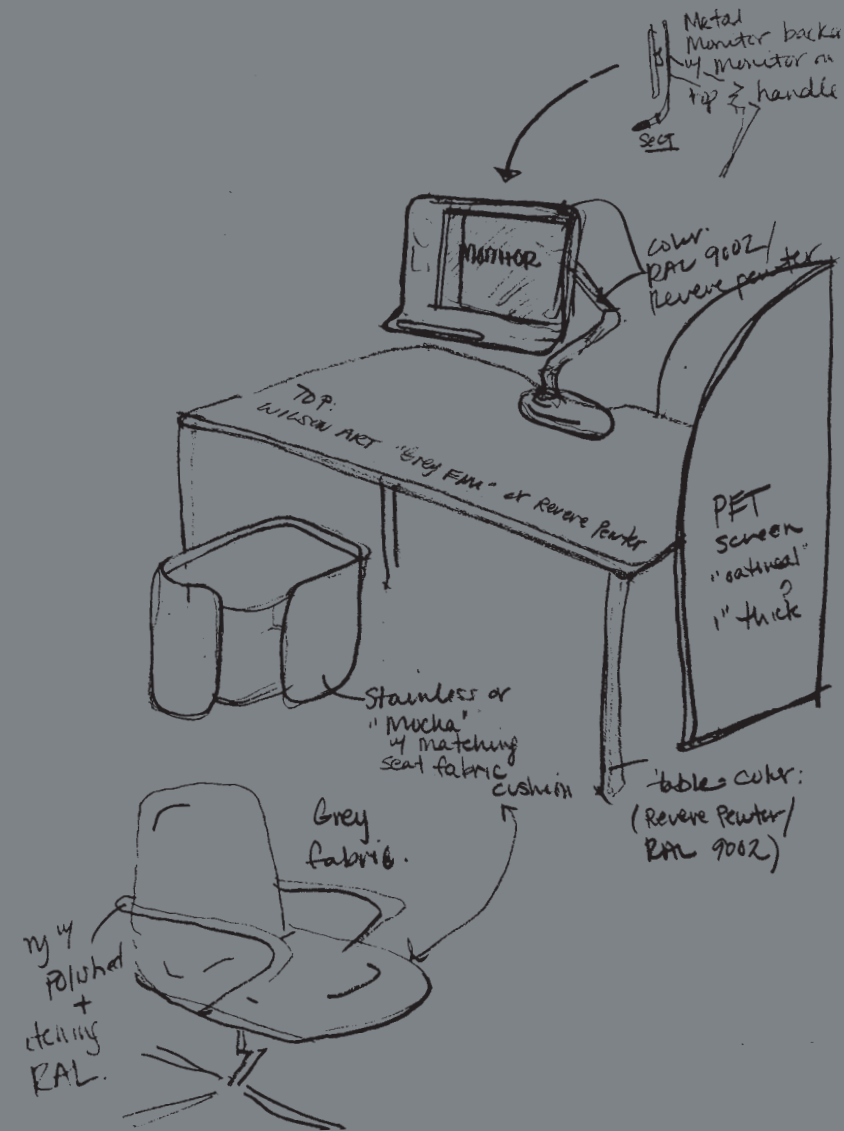

SIT

On Board Conference Chair

It's easy to get on board with a seating series that offers effortless comfort, style, and truly affordable luxury. The On Board conference chair has it all, no matter where you sit at the table.

At Work Task Chair With Headrest

Our At Work Task Chair with Headrest provides ergonomic comfort and high design at an attractive price.

STORE

Stash Cart

The Stash series by Form Lab is a beautiful and simple improvement to yesterday's storage solutions. Stash Cart offers spacious storage, easy mobility, and practical accessories. Whether you're throwing your bag in for the day, storing books and files, or grabbing a seat for a quick meeting—Stash Cart is up for anything.

FORM LAB

Form Lab is an internal design team whose mission is to design beautiful, high-quality, and simple products at the right price. We work with professionals from every side of the industry to understand what clients are asking for and what's needed or missing in the market. Form Lab's lean process allows Form to design, build, and deliver great products in months, not years.

The Stash cart designed by Form Lab is a beautiful and simple improvement to yesterday's storage solutions.

Whether you're throwing your bag in for the day, storing books and files, or grabbing a seat for a quick meeting—Stash Drawer won't disappoint.