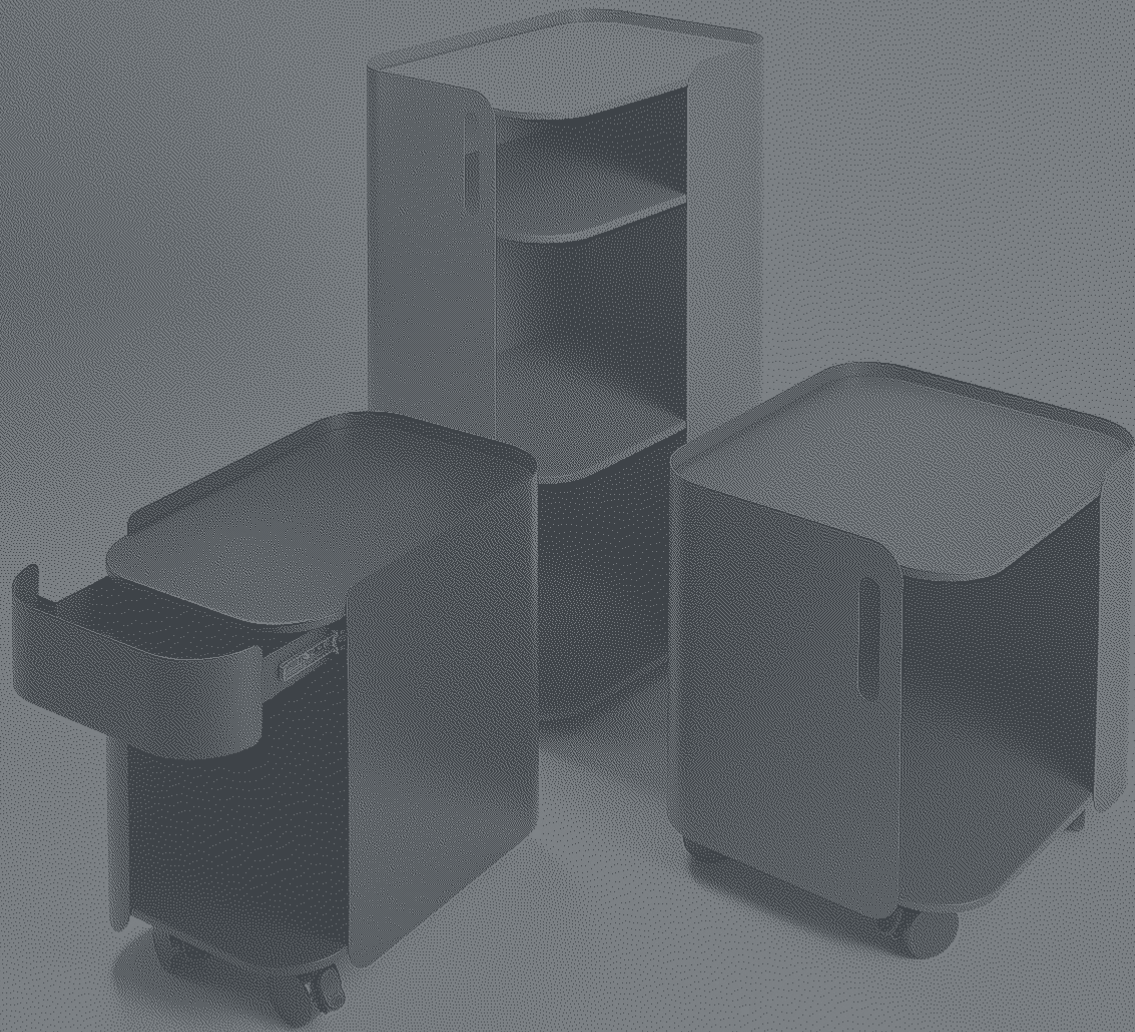

FURNITURE MADE SIMPLE™

Furniture shouldn't be complicated. At Form, we believe every product, operation, design, and interaction should be simple. We live at the intersection of great prices, quick lead times, high quality, and beautiful design.

At home or in the office, when it's time to get to work Form is there to support you – however you get the job done.

Form: Furniture made simple